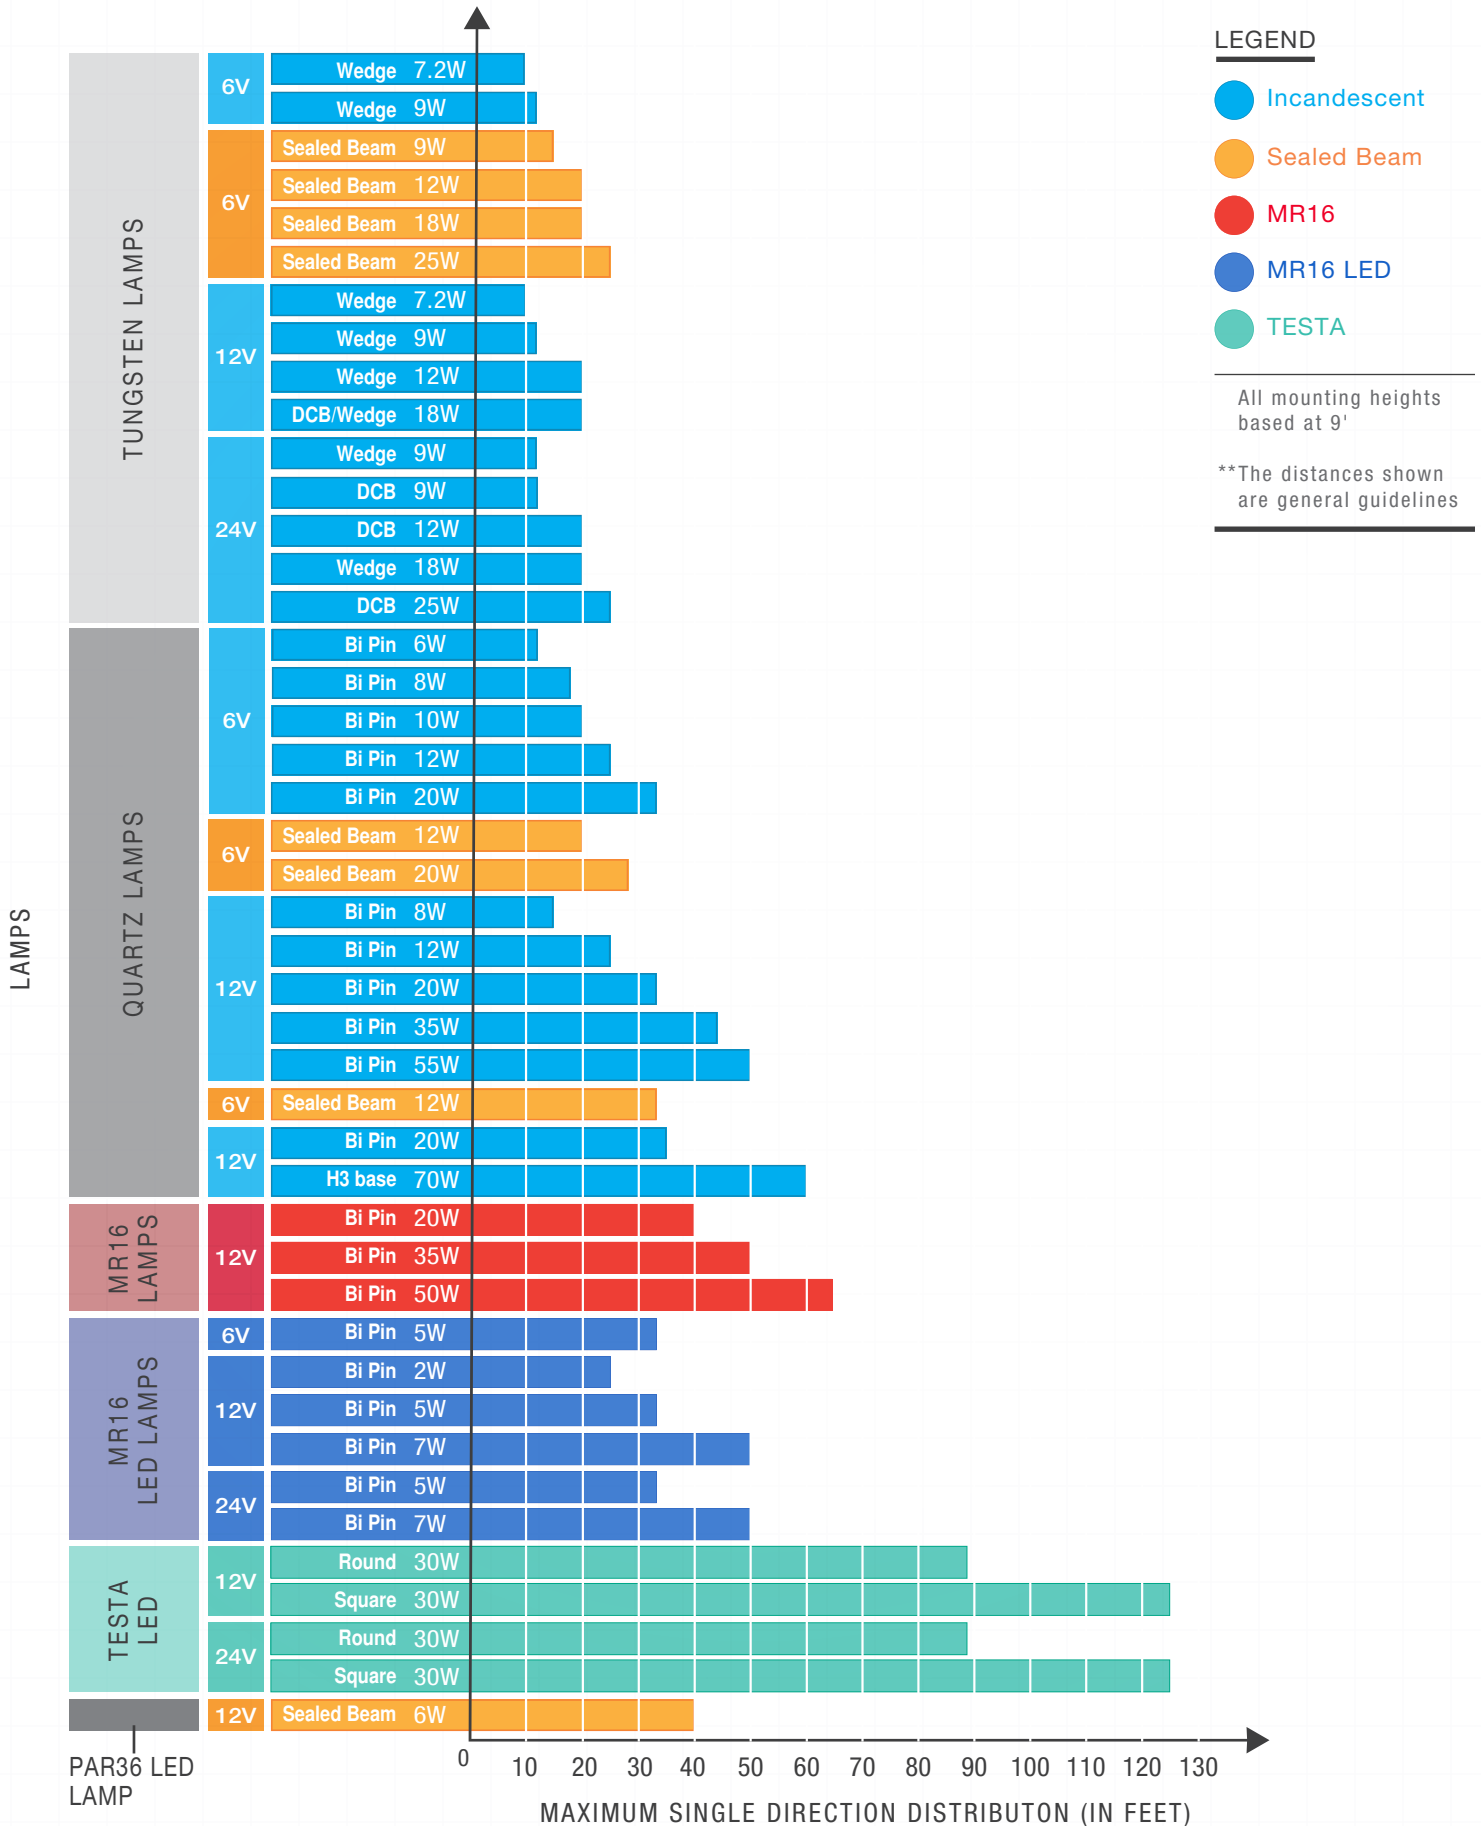

# Lamp Spacing Guide

## LEGEND

- Incandescent
- Sealed Beam
- MR16
- MR16 LED
- TESTA

All mounting heights based at 9'

\*\*The distances shown are general guidelines